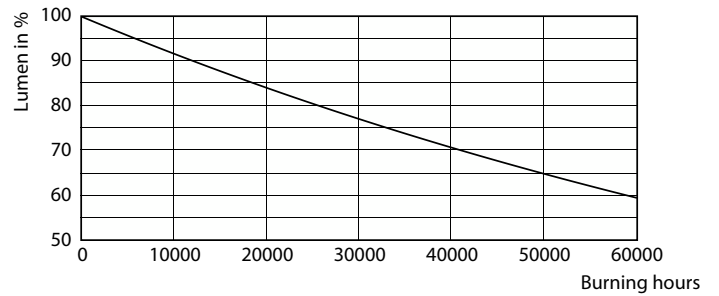

MASTER LEDspot ExpertColor AR111

Datos fotométricos

Accent Lighting Spots - MAS ExpertColor 14.8-75W 940 AR111 24D

Vida útil

Life Expectancy Diagram - MAS ExpertColor 14.8-75W 940 AR111 24D

Lumen Maintenance Diagram - MAS ExpertColor 14.8-75W 940 AR111 24D