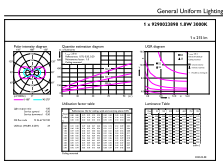

Datos fotométricos

General uniform lighting - CorePro LEDcapsuleLV 1.8-20W GY6.35 830

Spectral Power Distribution Colour - CorePro LEDcapsuleLV 1.8-20W GY6.35 830