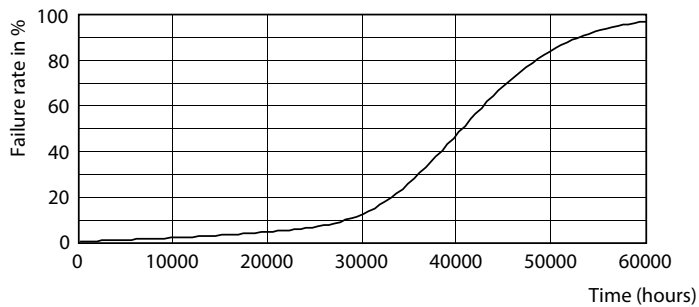

MASTER LEDspot ExpertColor LV

Datos fotométricos

Accent Lighting Spots - MAS LED ExpertColor 6.7-35W MR16 940 36D

Vida útil

Life Expectancy Diagram - MAS LED ExpertColor 6.7-35W MR16 940 36D

Lumen Maintenance Diagram - MAS LED ExpertColor 6.7-35W MR16 940 36D