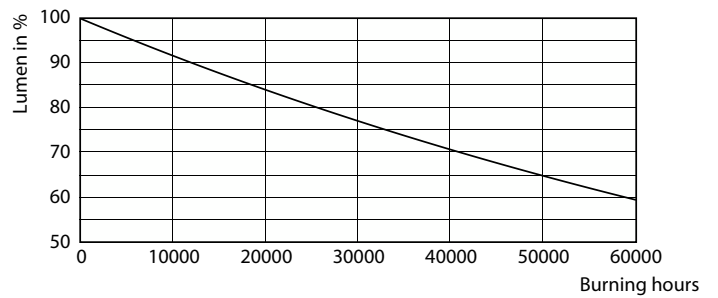

MASTER LEDspot ExpertColor LV

Datos fotométricos

Accent Lighting Spots - MAS LED ExpertColor 6.7-35W MR16 940 36D

Vida útil

Life Expectancy Diagram - MAS LED ExpertColor 6.7-35W MR16 940 36D

Lumen Maintenance Diagram - MAS LED ExpertColor 6.7-35W MR16 940 36D