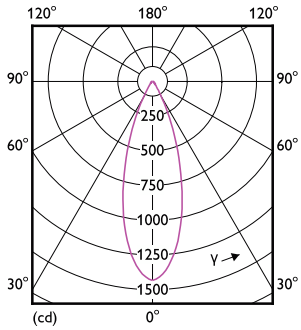

MASTER LEDspot ExpertColor LV

Datos fotométricos

Light Distribution Diagram - MAS LED ExpertColor 7.5-43W MR16 940 36D