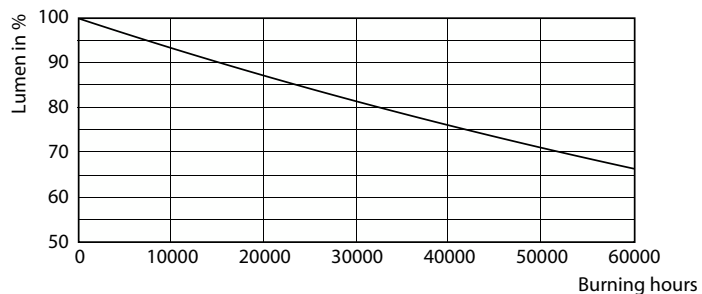

CorePro tubo LED EM/230V T8

Vida útil

Lumen Maintenance Diagram - CorePro LEDtube 1200mm HO 18W 865 T8