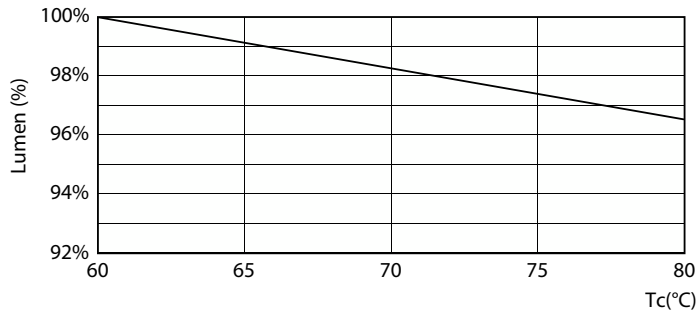

Light Distribution Diagram - CorePro LEDtube 1200mm HO 18W 865 T8

CorePro tubo LED EM/230V T8

Datos fotométricos

Spectral Power Distribution Colour - CorePro LEDtube 1200mm HO 18W 865 T8

Vida útil

Lumen Maintenance Diagram - CorePro LEDtube 1200mm HO 18W 865 T8