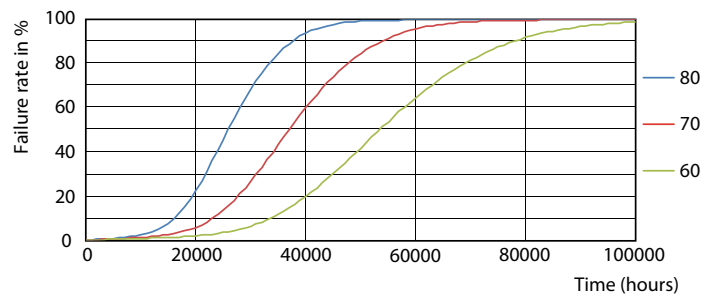

Life Expectancy Diagram - CorePro LEDtube 1200mm HO 18W 865 T8