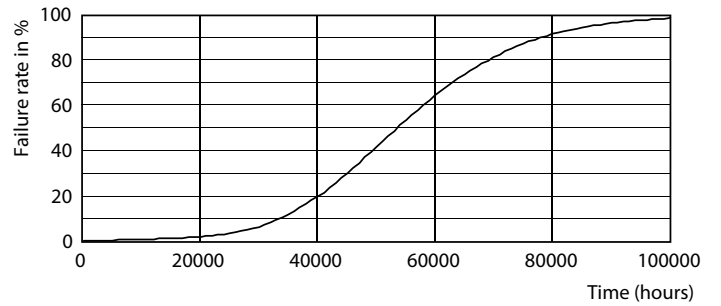

Light Distribution Diagram - CorePro LEDtube 1200mm HO 18W 865 T8

CorePro tubo LED EM/230V T8

Datos fotométricos

Spectral Power Distribution Colour - CorePro LEDtube 1200mm HO 18W 865 T8

Vida útil

Lumen Maintenance Diagram - CorePro LEDtube 1200mm HO 18W 865 T8